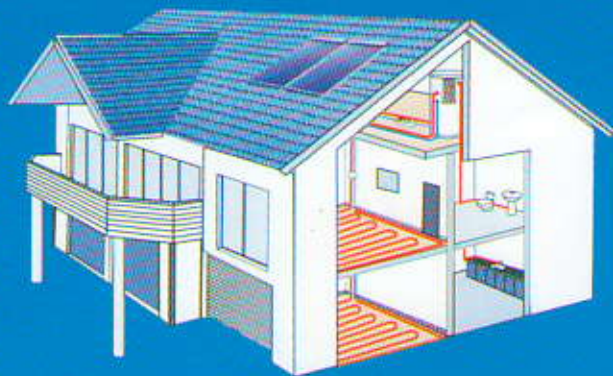

Sunstream
Water Heaters

Solectric
Power Packs

Solite
Street Lights

New separated Sunstream solution for villas

New Sunstream solution for apartment blocks

Solectric 3000

Solectric 3000

Solectric 1300

Solectric Hybrid 2300

Solite 360

A SUITE OF SOLAR ENERGY SOLUTIONS TO POWER NEW DEVELOPMENTS

Features and Benefits

- ✓ Solectric power packs for corridor and common area lighting
- ✓ Solite street lights for security lighting at lower costs
- ✓ Sunstream water heaters for maximum return on investment
- ✓ Replaces back up generators and battery inverters
- ✓ Unique technology for excellent aesthetics
- ✓ Tailor made solution, with installaton and after sales service

Realise premium property prices

Helps meet MOEF mandates for solar

Sunstream Water Heaters

Solite Street Lights

Solelectric Power Pack

80% accelerated

MNRE approved